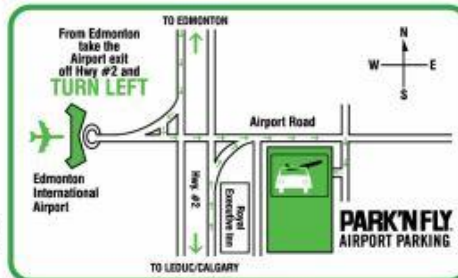

Edmonton PARK'N FLY

Fall/Winter
Savings

Expires: May 31, 2018

Self Park - Car to Curbside Drop Off

SAVE $15.00
WEEKLY
$44⁹⁵
$8.75 per day

SAVE $169.85
LONG TERM
$69⁹⁵
stay up to 28 days

Courtesy of:
Travel Gurus

Referral ID:
13734

parknfly.ca

8410 - 43 Street, Leduc, AB
Tel: 780-986-9500

FROM SOUTH: Hwy 2 to Airport Rd. Turn right (east).
Follow Airport Rd. (lot on right).

FROM EAST: Hwy 16 to Hwy 21, turn right (south) on Hwy 21 to
Hwy 624 and turn right (west). Follow west to 43 St.
and turn left (lot on left).

FROM WEST: Hwy 16 to the Whitemud Freeway South to Hwy
2, follow Hwy 2 to Airport Rd. exit. Turn left (east)
onto Airport Rd. and follow east (lot on right).

FROM NORTH: Hwy 2 to Airport Rd. exit, turn left (east) onto
Airport Rd. (lot on right).

PARKING CONDITIONS: Rates shown include discounts. Charge begins at time of check in and is based on a minimum 24-hour period. One week equals 7 consecutive 24-hour periods. Limit one coupon per parking transaction. Not valid with any other discount or promotion. Parking rates subject to surcharges. All rates and surcharges are subject to applicable taxes. Rates subject to change without notice. Expires: May 31, 2018.

PRINT THIS COUPON
Scan barcode or enter
code at check out
to receive rates.

976780